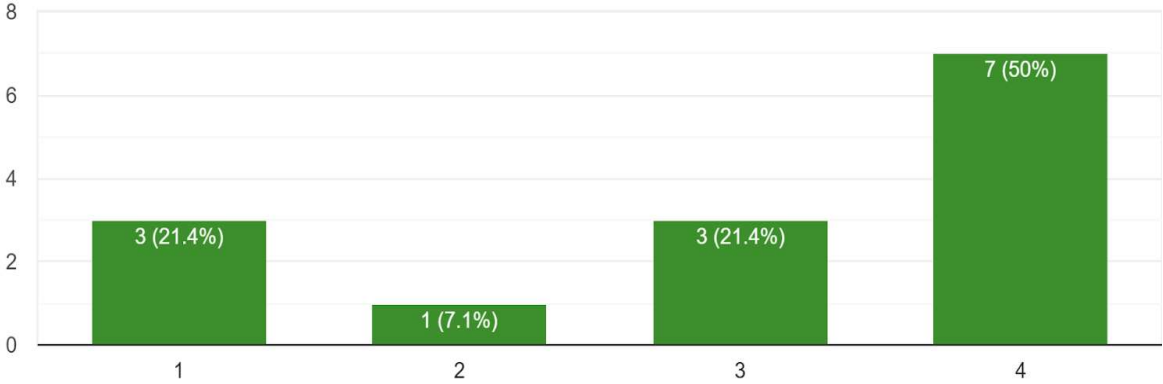

Recreation Facility

Over all academic environment/ activity/ administration of

Evaluation of internal assessment

Student Career Counselling support

Are girl students secured in the college campus?

Sri Indra Mohan Hazarika

36 responses

Dr. Sabnam Hazarika

36 responses

Mrs.Nahim A. Mazumder

14 responses

Sri Jatan Saha

14 responses

Mrs. Manjula Boro Baruah