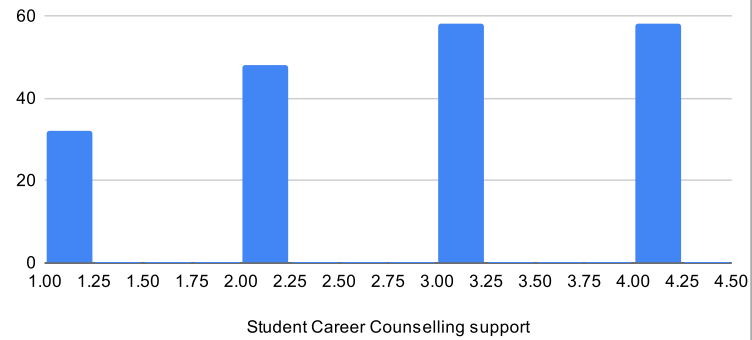

Recreation Facility

Over all academic environment/ activity/ administration of

Evaluation of internal assessment

Student Career Counselling support

Are girl students secured in the college campus?

Sri Indra Mohan Hazarika