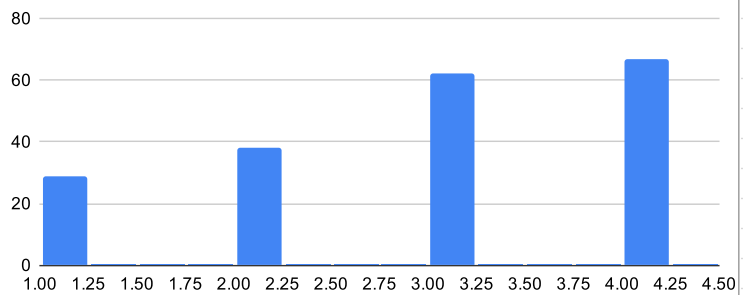

Sports Facility