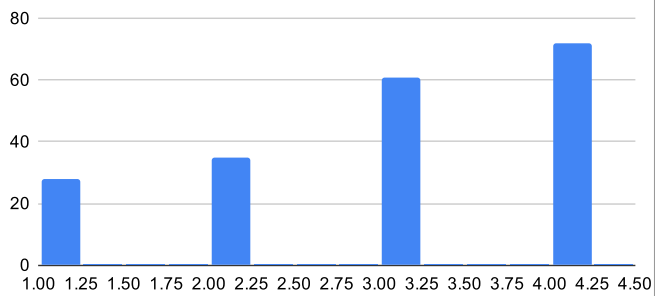

Cultural Facility